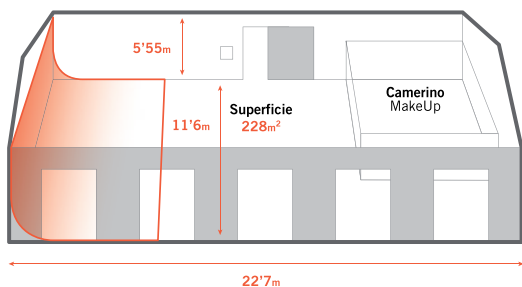

Studio 1

228 m²

Camerino / Makeup

- 228 square meters and height 5'5 m
- Ciclorama 11,5 m long x 5,5 m width x 5'5 m height
- Makeup room 28 square meters
- 40kw AC Power (Expandable)
- Optical fiber 600 Mb+WIFI
- Air conditioning
- Natural light with motor windows