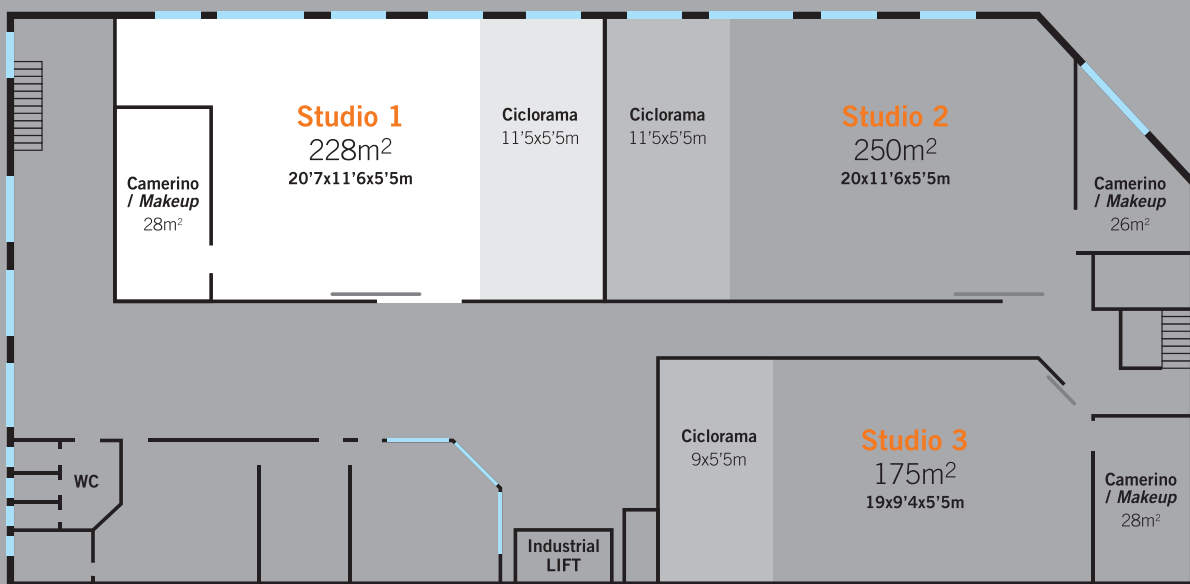

Studio 1

228 m²

Camerino / Makeup

- 228 square meters and height 5'5 m
- Ciclorama 11,5 m long x 5,5 m width x 5'5 m height
- Makeup room 28 square meters
- 40kw AC Power (Expandable)
- Optical fiber 600 Mb+WIFI
- Air conditioning
- Natural light with motor windows